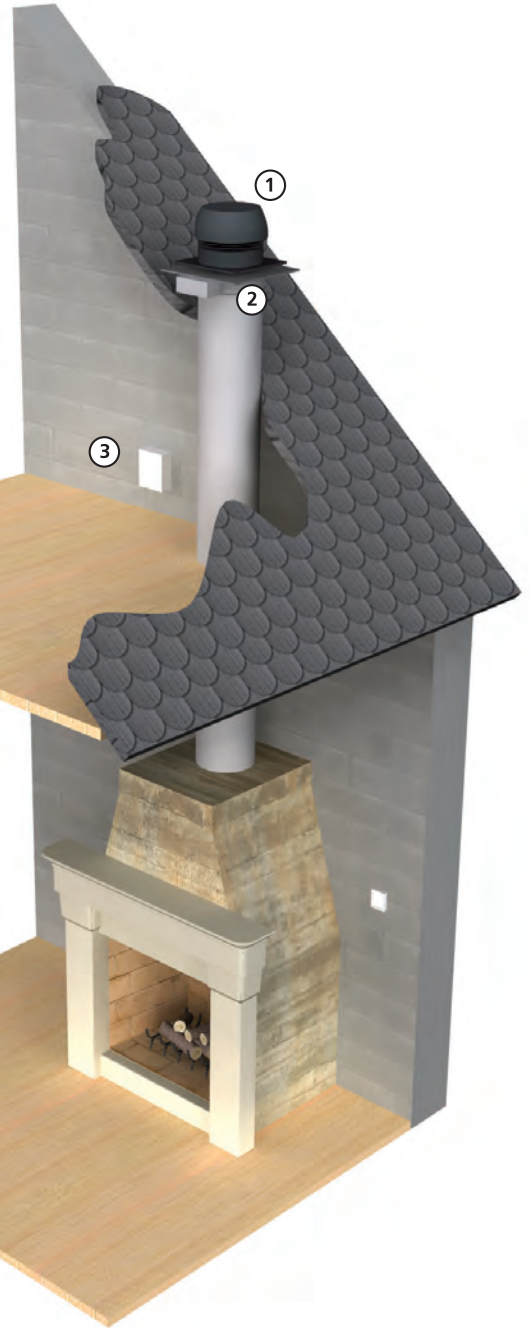

EcoDamper System

Keep the Cold Air Out, and the Cool Look In!

Mechanical Venting of Fireplaces

- *Eliminates the need for glass doors*
- *Low profile*
- *Conserves energy*
- *Built to last*

*MFD – Mechanical
Fireplace Damper*

The system consists of the RS Chimney Fan, the Mechanical Fireplace Damper (MFD) and the ADC100 Control.

① RS Chimney Fan

Made of high quality, recycled cast aluminum, RS Chimney Fans maintain the perfect draft. The fan features a whisper quiet, enclosed direct drive variable speed motor.

③ ADC100 Control

The ADC100 Control, for gas fireplaces, features a draft switch that shuts the appliance off when there is not enough draft, protecting your family from dangerous flue gasses. The control also features an integrated damper relay and interlocks up to two fireplaces. This control can be discreetly hidden behind an access panel or inside a cabinet.