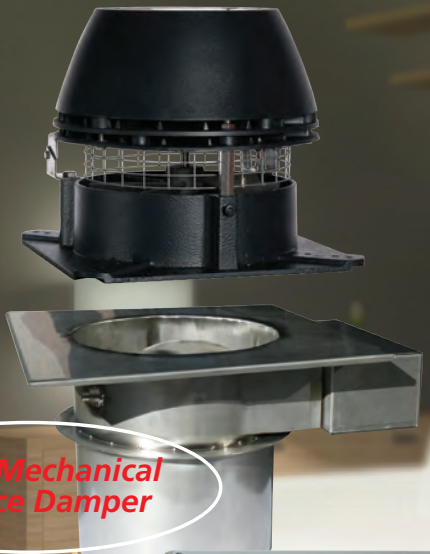

EcoDamper System

The environmentally friendly ENERVEX EcoDamper System is the first completely automated draft and damper system for use with gas fireplaces. The EcoDamper System quietly manages a perfect draft and prevents excess heat from escaping through the chimney when the fireplace is not in use. It eliminates the need for glass doors, opening up many new design options while allowing for a larger view area of the fire and a more natural look.

The system consists of the RS Chimney Fan, the Mechanical Fireplace Damper (MFD) and the ADC100 Control.

① RS Chimney Fan

Made of high quality, recycled cast aluminum, RS Chimney Fans maintain the perfect draft. The fan features a whisper quiet, enclosed direct drive variable speed motor.

② Mechanical Fireplace Damper (MFD)

The MFD is a unique automated fireplace damper which prevents excess heat from escaping through the chimney when the fireplace is not in use. The ultra low profile MFD comes equipped with an actuator that is interlocked to the ADC100, so it only opens when the fireplace is in use and draft is proven.

③ ADC100 Control

The ADC100 Control, for gas fireplaces, features a draft switch that shuts the appliance off when there is not enough draft, protecting your family from dangerous flue gasses. The control also features an integrated damper relay and interlocks up to two fireplaces. This control can be discreetly hidden behind an access panel or inside a cabinet.